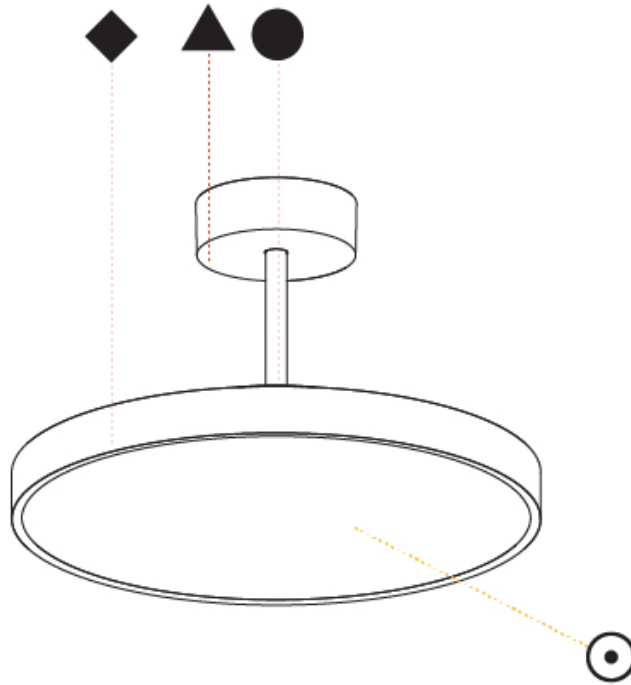

SIGN DIVA TUBE SUSPENSION

A300020-

PROJECT

TYPE

SPECIFIER

QUANTITY

DATE

A